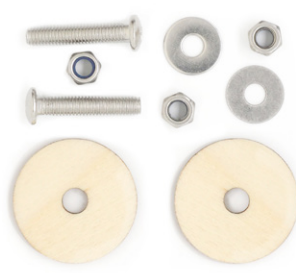

DF9C10BN
Combed Wool
Brown 10g

DF9C10DBN
Combed Wool
Dark Brown 10g

DF9C10BK
Combed Wool
Black 10g

DF9C10FDG
Combed Wool
Dark Grey 10g

DF9C10FBN
Combed Wool
Fleck Brown 10g

DF9PNT7
Plastic Needle
Tool
with 7
Needles
1pc/pack

DF9EF5
Felt Embellishments Rope
Flowers 5cm Assorted
4pcs/pack

DF9EL8
Felt Embellishments Leaf
8cm Assorted
6pcs/pack

DF9ESSP
Felt Embellishments Flower
Spiral Spring
4pcs/pack

AJWP930
Wooden Animal Joints
Pins 30mm
5 Sets/pack

AJWB930
Wooden Animal Joints
Bolt 30mm
5 Sets/pack

AJWP935
Wooden Animal Joints
Pins 35mm
5 Sets/pack

E9G6BN
Glass Dolls Eyes
6mm Brown
3pcs/pack

NO9FD22BN
Noses Dog Flock
22mm Brown
4 Sets/pack

PLASTIC TUBING.

PLT94LE
Plastic Tubing
4mm Lemon
2m

PLT94RE
Plastic Tubing
4mm Red
2m

PLT94GO
Plastic Tubing
4mm Gold
2m

PLT94PBL
Plastic Tubing
4mm Pale Blue
2m

WOOD BEADS.

BW9R8RE

Wood Beads Round
8mm Red
50pcs/pack

BW9R8AS